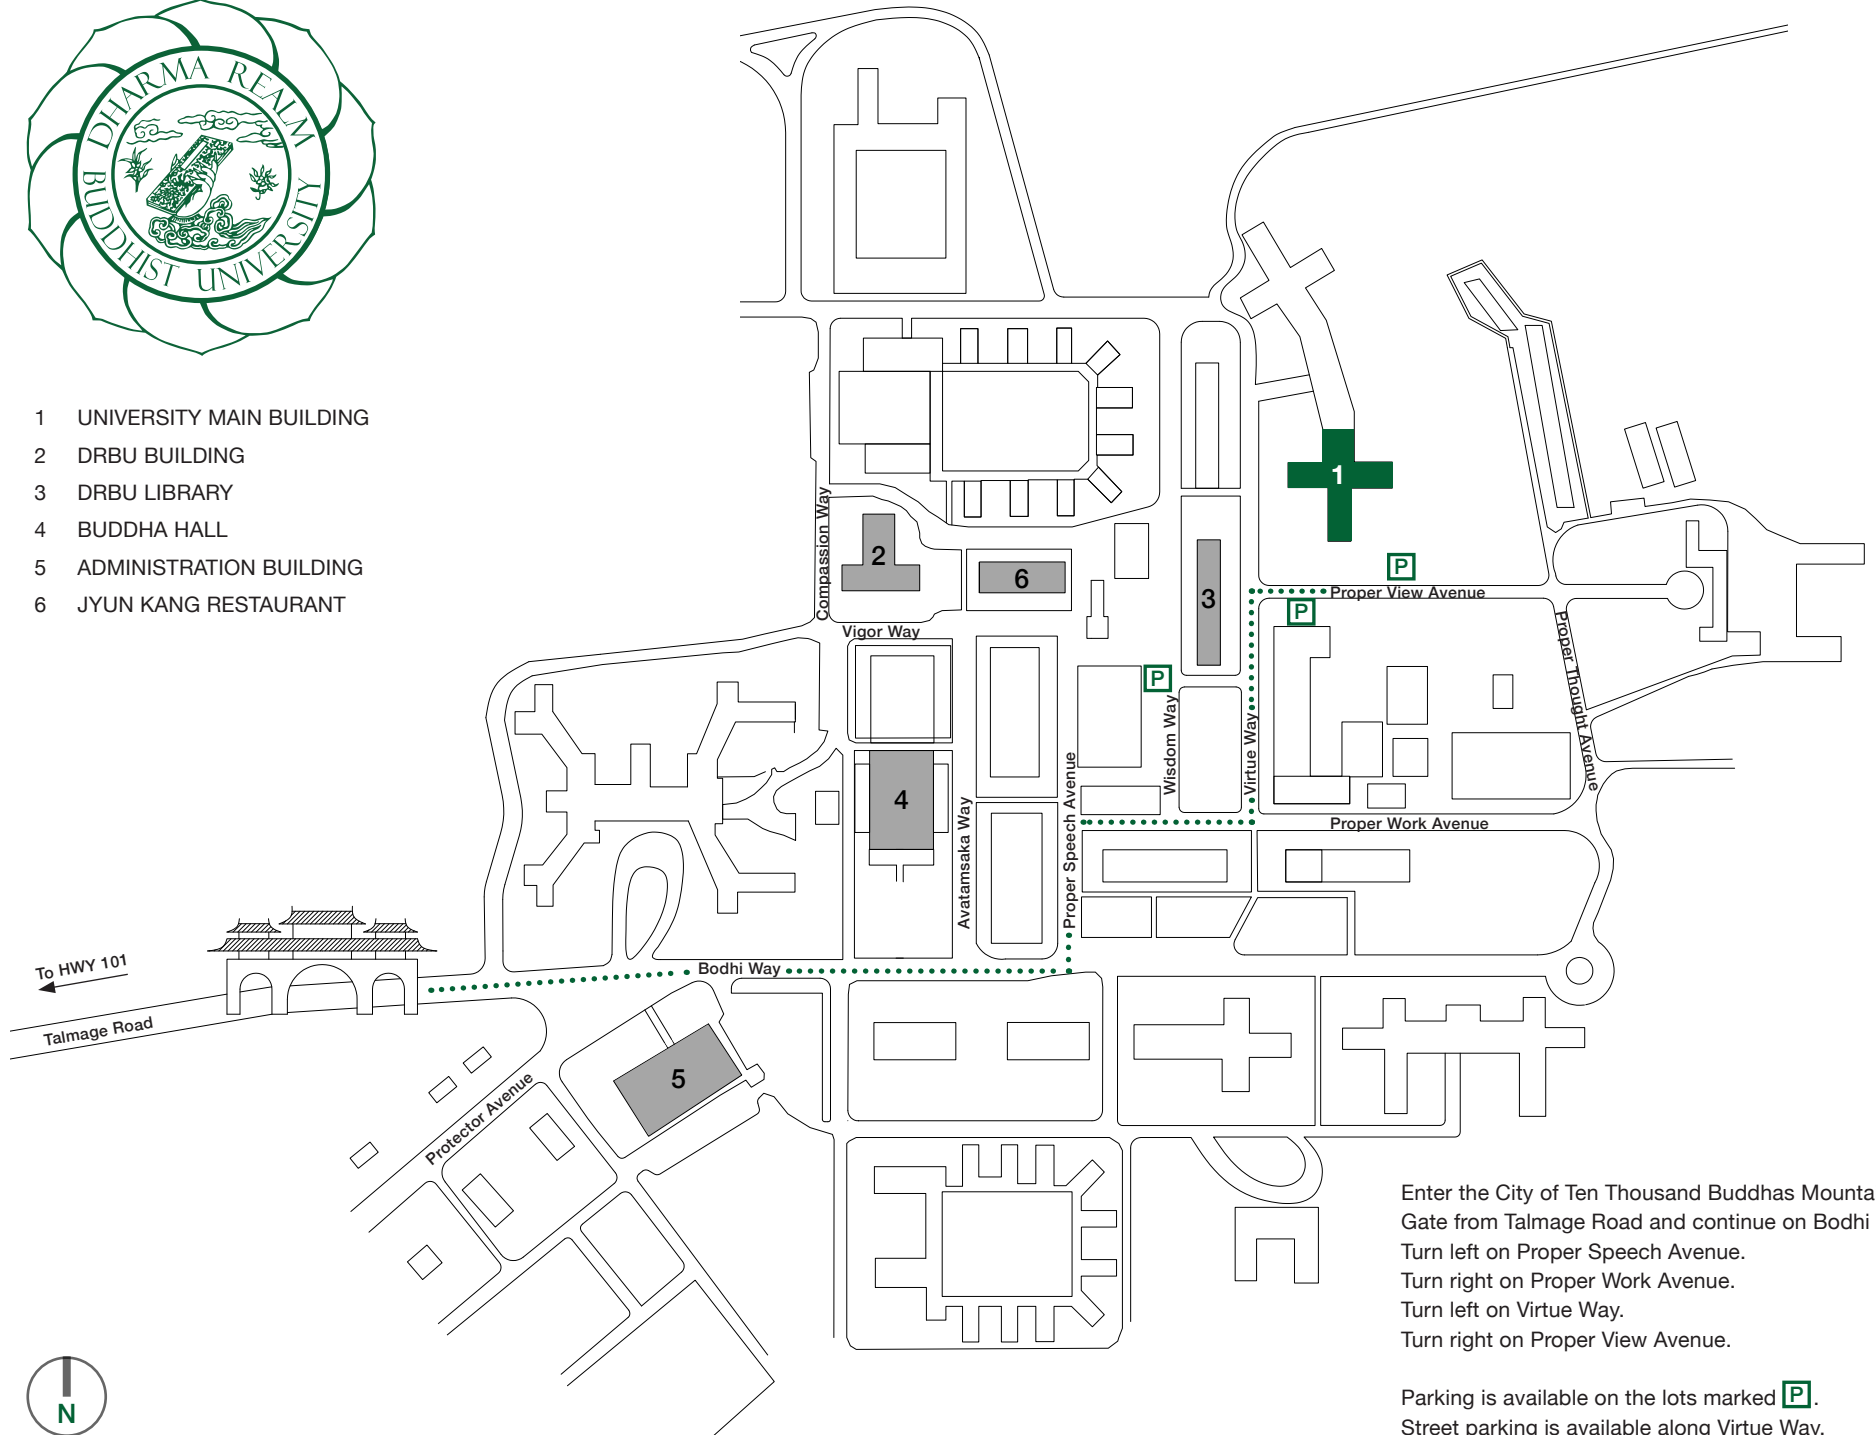

- 1 UNIVERSITY MAIN BUILDING
- 2 DRBU BUILDING
- 3 DRBU LIBRARY
- 4 BUDDHA HALL
- 5 ADMINISTRATION BUILDING
- 6 JYUN KANG RESTAURANT

Enter the City of Ten Thousand Buddhas Mountain Gate from Talmage Road and continue on Bodhi Way. Turn left on Proper Speech Avenue. Turn right on Proper Work Avenue. Turn left on Virtue Way. Turn right on Proper View Avenue.

Parking is available on the lots marked **P**. Street parking is available along Virtue Way.