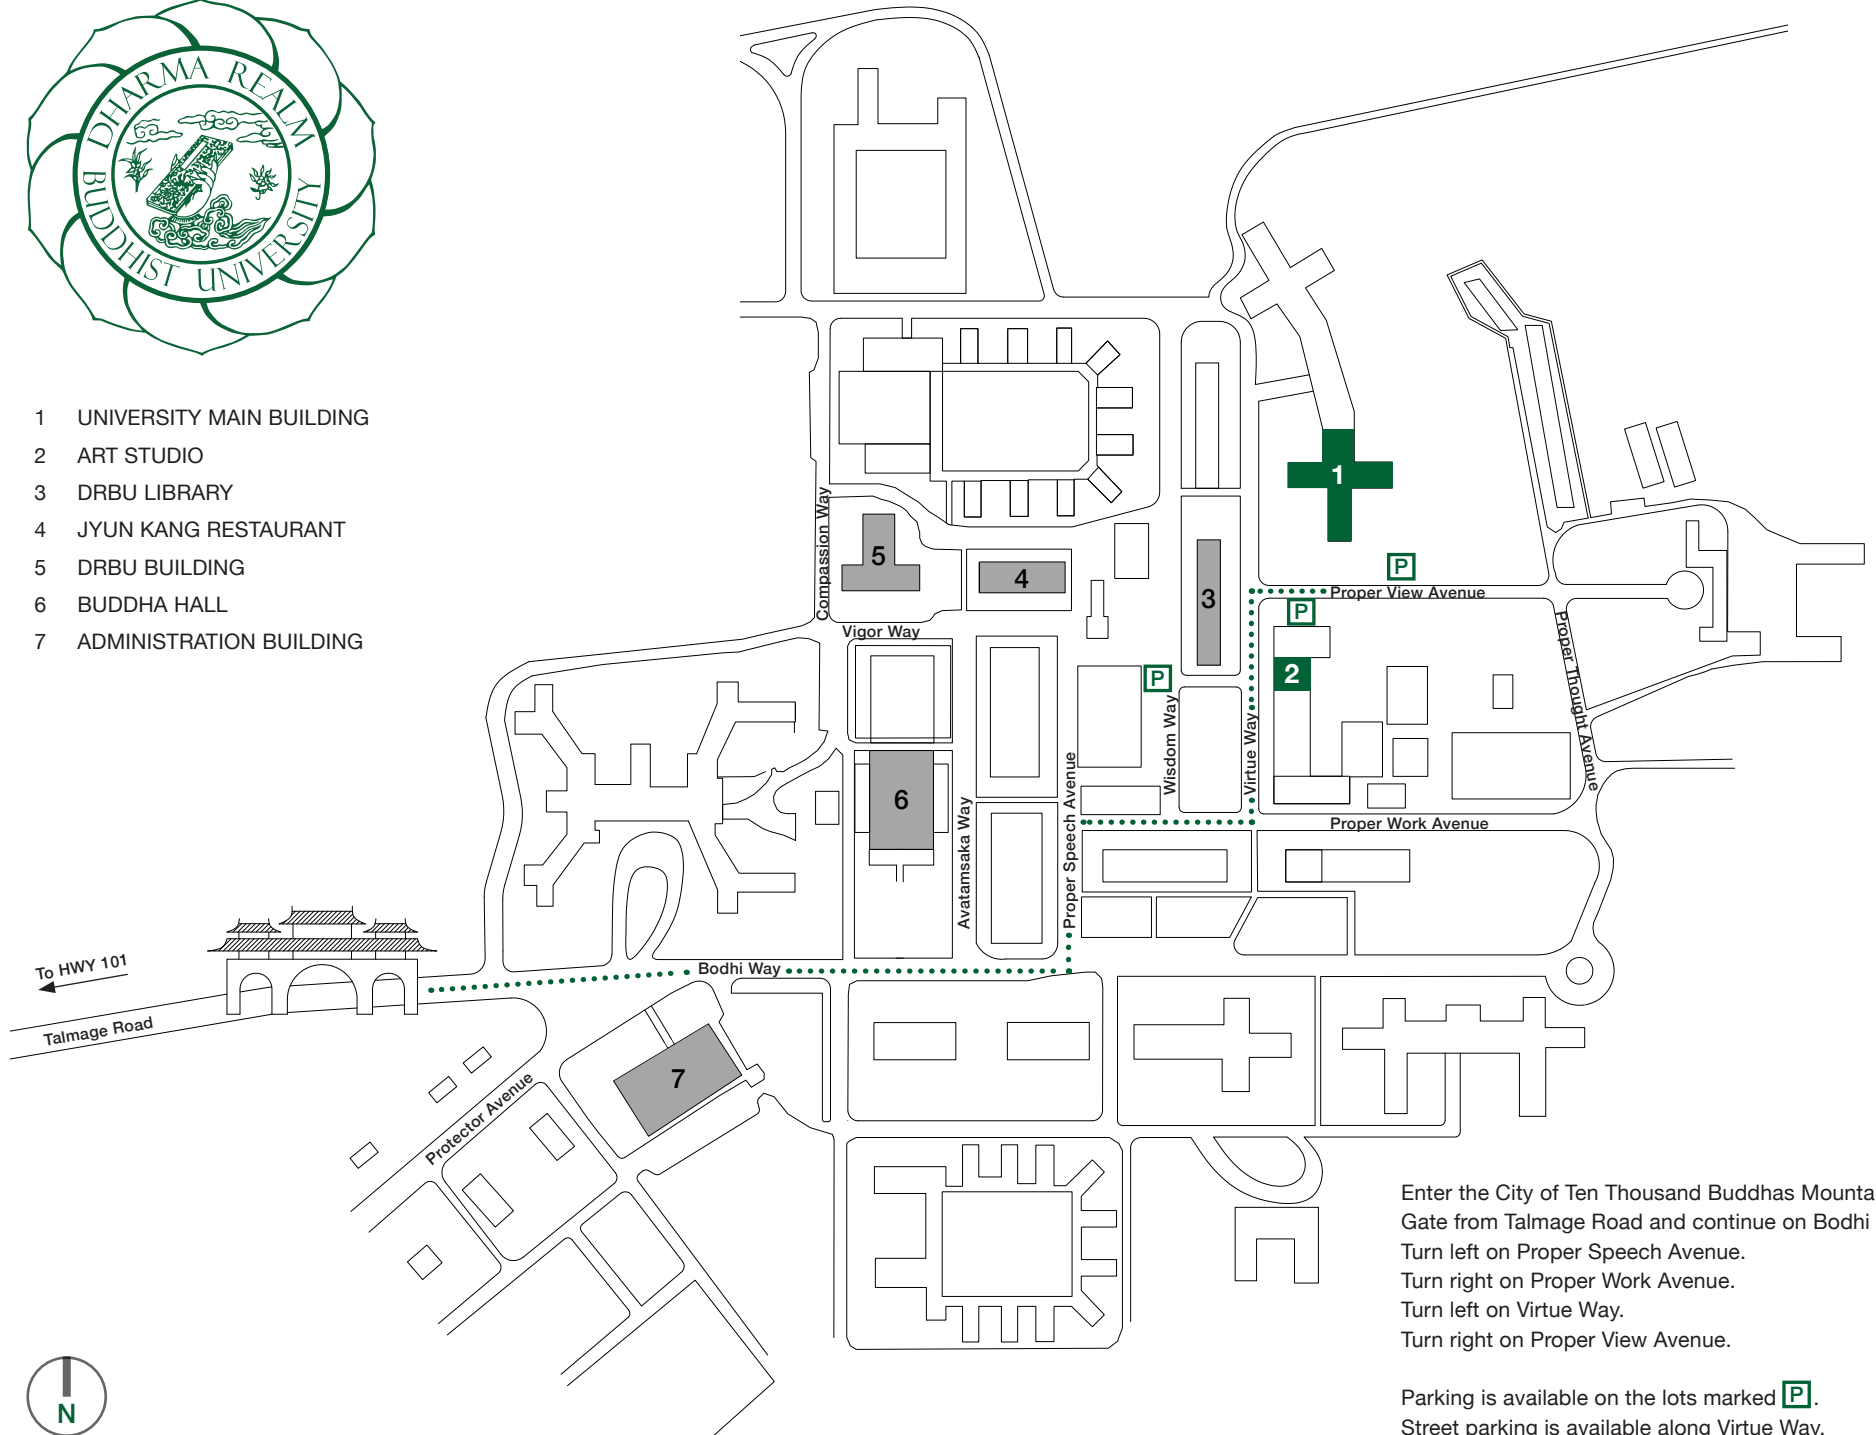

- 1 UNIVERSITY MAIN BUILDING
- 2 ART STUDIO
- 3 DRBU LIBRARY
- 4 JYUN KANG RESTAURANT
- 5 DRBU BUILDING
- 6 BUDDHA HALL
- 7 ADMINISTRATION BUILDING

Enter the City of Ten Thousand Buddhas Mountain Gate from Talmage Road and continue on Bodhi Way. Turn left on Proper Speech Avenue. Turn right on Proper Work Avenue. Turn left on Virtue Way. Turn right on Proper View Avenue.

Parking is available on the lots marked **P**. Street parking is available along Virtue Way.